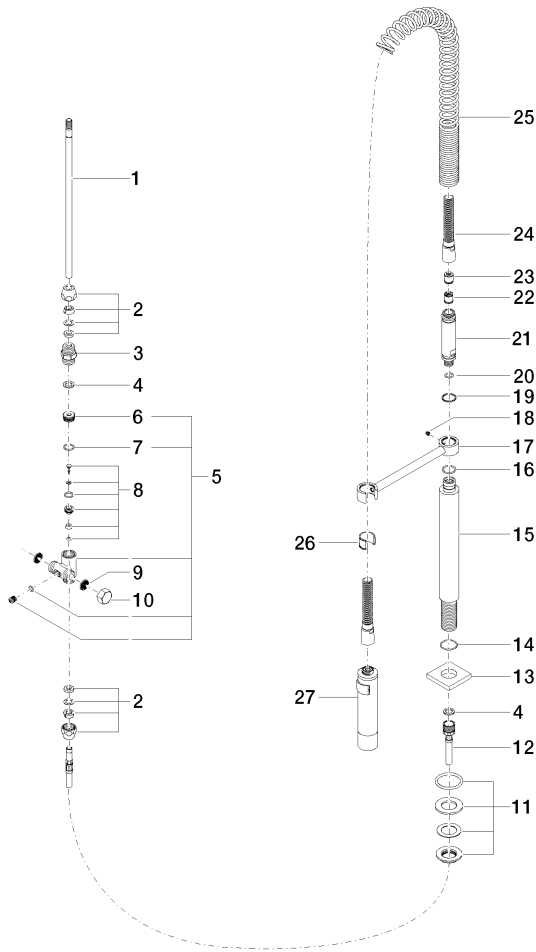

**Profi spray set - Chrome**

LOT

27 784 970

- spray flow
- automatic diverter for spout/Profi spray set
- height of mixer 665 mm
- individual rosette 55 x 55 mm
- profi spray hole diameter 30mm
- sprayface with anti-scaling system
- lead-free

Can only be combined with 32800680, 32843680.

Intrinsic protection against back flow.

	Chrome	27 784 970-00
	Brushed Platinum	27 784 970-06
	Platinum	27 784 970-08
	Dark Chrome	27 784 970-19
	Brushed Chrome	27 784 970-93
	Brushed Dark Platinum	27 784 970-99

27 784 970

mm [inches]  
M 1:10

Flow rate chart

Certificates

Belgaqua\_22\_277\_2  
7\_3.

27 784 970

Parts for other finishes can be found here: [Brushed](#)  
[Platinum](#)

27 784 970

Spare parts list

No.	Item Number	Name	Quantity used	Delivery time
1	04 24 02 046 01-07	pipe	1	10
2	90 23 30 040 00-00	threaded connector	2	10
3	90 24 03 168 00 90	nipple	1	2
4	90 14 20 002 00 90	seal	2	2
5	90 17 09 046 10 90	diverter	1	2
6	09 24 04 112 10 90	nipple	1	2
7	90 14 10 033 00 90	seal	1	2
8	90 21 10 031 10 90	diverter	1	2
9	09 23 01 039 90	sieve	2	2
10	04 21 02 006 00 92	cap	1	2
11	04 23 10 004 03 90	fixing set	1	2
12	09 30 04 067 90	hose	1	2
13	09 27 97 033-00	rosette	1	10
14	09 14 10 120 90	seal	1	2
15	09 11 10 066 10-00	connection	1	60
16	09 14 10 031 90	seal	1	2
17	04 17 20 014 00-00	holder	1	10
18	09 31 11 049 90	pin	1	2
19	09 14 15 012 90	ring	1	2
20	09 14 10 003 90	seal	1	2
21	09 30 01 067 10-00	adaptor	1	10
22	90 23 01 141 00 90	back-flow preventer	1	2
23	09 23 01 046 90	back-flow preventer	1	2
24	90 30 02 065 00-00	hose	1	10
25	09 16 02 034 90	spring	1	2
26	90 18 40 035 00 90	sleeve	1	2
27	04 12 11 094 10-00	shower	1	10