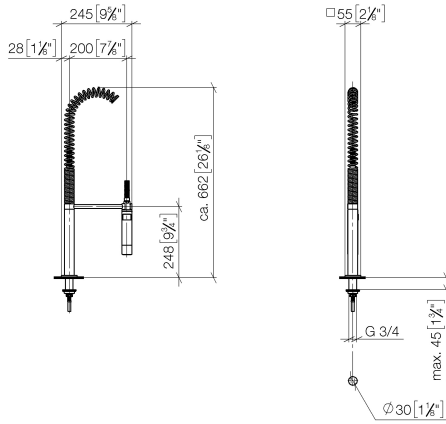

**Profi spray set - Chrome**

LOT

27 784 970

- spray flow
- automatic diverter for spout/Profi spray set
- height of mixer 665 mm
- individual rosette 55 x 55 mm
- profi spray hole diameter 30mm
- sprayface with anti-scaling system
- lead-free

Can only be combined with 32800680, 32843680.

Intrinsic protection against back flow.

	Chrome	27 784 970-00
	Brushed Platinum	27 784 970-06
	Platinum	27 784 970-08
	Dark Chrome	27 784 970-19
	Brushed Chrome	27 784 970-93
	Brushed Dark Platinum	27 784 970-99

27 784 970

mm [inches]  
M 1:10

Flow rate chart

Certificates

Belgaqua\_22\_277\_2  
7\_3.

27 784 970

Parts for other finishes can be found here: [Brushed](#)  
[Platinum](#)

27 784 970

Spare parts list

No.	Item Number	Name	Quantity used	Delivery time
1	04 24 02 046 01-07	pipe	1	10
2	90 23 30 040 00-00	threaded connector	2	10
3	90 24 03 168 00 90	nipple	1	2
4	90 14 20 002 00 90	seal	2	2
5	90 17 09 046 10 90	diverter	1	2
6	09 24 04 112 10 90	nipple	1	2
7	90 14 10 033 00 90	seal	1	2
8	90 21 10 031 10 90	diverter	1	2
9	09 23 01 039 90	sieve	2	2
10	04 21 02 006 00 92	cap	1	2
11	04 23 10 004 03 90	fixing set	1	2
12	09 30 04 067 90	hose	1	2
13	09 27 97 033-00	rosette	1	10
14	09 14 10 120 90	seal	1	2
15	09 11 10 066 10-00	connection	1	60
16	09 14 10 031 90	seal	1	2
17	04 17 20 014 00-00	holder	1	10
18	09 31 11 049 90	pin	1	2
19	09 14 15 012 90	ring	1	2
20	09 14 10 003 90	seal	1	2
21	09 30 01 067 10-00	adaptor	1	10
22	90 23 01 141 00 90	back-flow preventer	1	2
23	09 23 01 046 90	back-flow preventer	1	2
24	90 30 02 065 00-00	hose	1	10
25	09 16 02 034 90	spring	1	2
26	90 18 40 035 00 90	sleeve	1	2
27	04 12 11 094 10-00	shower	1	10